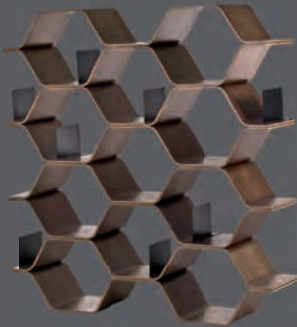

THE TREND

Shelf expression

Polygon Shelving Unit
Walnut, £299, made.com

Lori Concertina Bookcase
£395, cuckooland.com

Chevron Shelving Unit, £499
atkinandthyme.co.uk

IT'S THRIFTY

Shelving Unit
£1,195
ovohome.com

IT'S RITZY

Isola Fumé
Glass Shelves
£1,410
gomodern.co.uk

DNA Walnut Tall Shelving
£1,690, 4living.co.uk

Bonaldo April May June Bookcases
from £660 each gomodernfurniture.co.uk

Atlas Modular
Shelving
£300
habitat.co.uk

Retro Shelving
Unit in Chrome
£767
furnish.co.uk

IT'S FUNKY

Compiled by
Jane Stevens