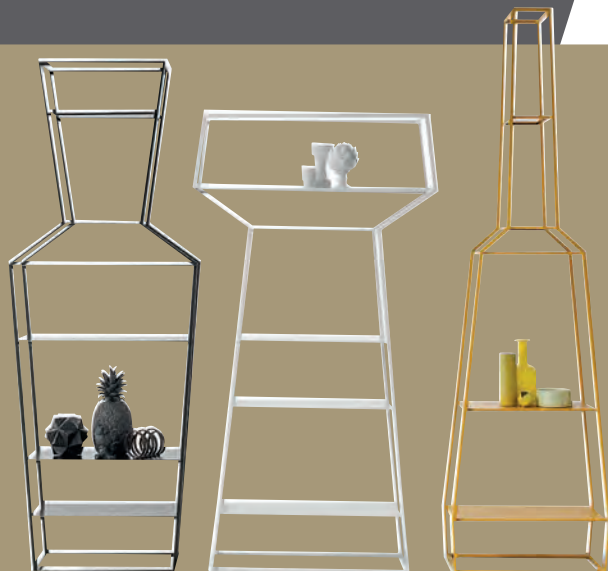

THE TREND

Shelf expression

Polygon Shelving Unit
Walnut, £299, made.com

Lori Concertina Bookcase
£395, cuckooland.com

Chevron Shelving Unit, £499
atkinandthyme.co.uk

IT'S THRIFTY

Shelving Unit
£1,195
ovohome.com

IT'S RITZY

Isola Fumé
Glass Shelves
£1,410
gomodern.co.uk

DNA Walnut Tall Shelving
£1,690, 4living.co.uk

Bonaldo April May June Bookcases
from £660 each gomodernfurniture.co.uk

Atlas Modular
Shelving
£300
habitat.co.uk

Retro Shelving
Unit in Chrome
£767
furnish.co.uk

IT'S FUNKY

Compiled by
Jane Stevens